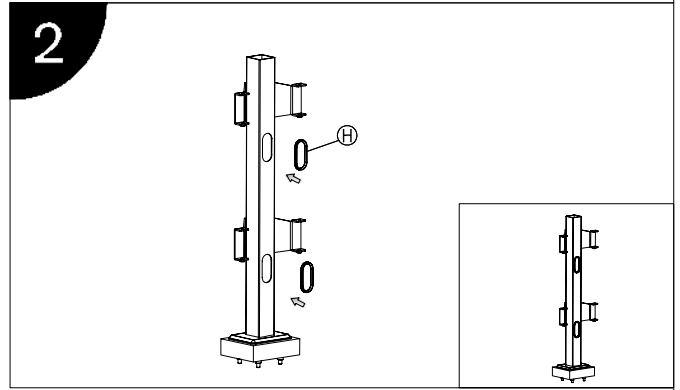

Installation Manual

Model No.: BL600

Installation Steps

Installation Manual

Model No.: BL600

Parts list			
No.	ITEM	SPECS	QUANTITY
A			1
B			1
C			2
D			6
E			1
F		M8*65	4
G			1
H			2
I		M6*80	4
J		M4*12	24
K		M4	24
L		M5	1
M		M3	1
N		M8	1