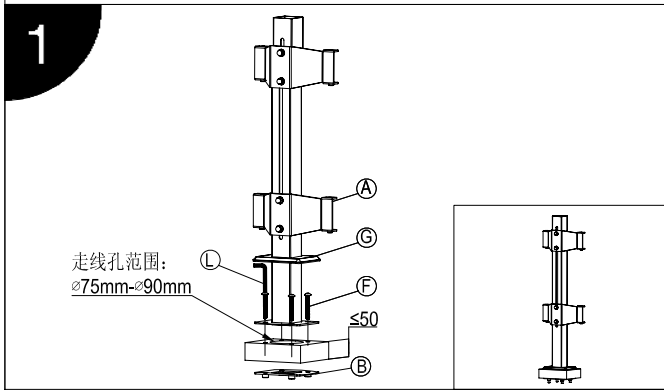

Installation Manual

Model No.: BL600

Installation Steps

Installation Manual

Model No.: BL600

Parts list			
No.	ITEM	SPECS	QUANTITY
A			1
B			1
C			2
D			6
E			1
F		M8*65	4
G			1
H			2
I		M6*80	4
J		M4*12	24
K		M4	24
L		M5	1
M		M3	1
N		M8	1