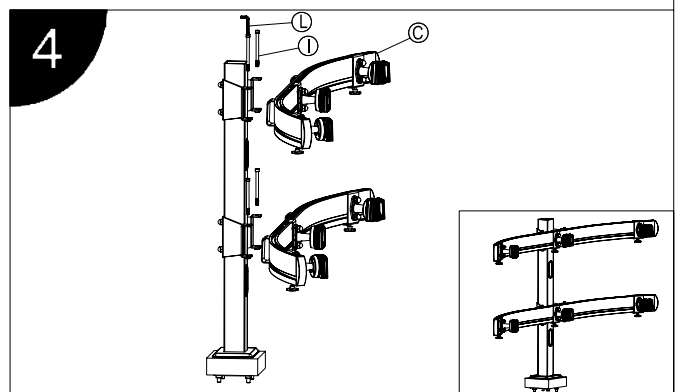

Installation Manual

Model No.: BL600

Installation Steps

Installation Manual

Model No.: BL600

Parts list			
No.	ITEM	SPECS	QUANTITY
A			1
B			1
C			2
D			6
E			1
F		M8*65	4
G			1
H			2
I		M6*80	4
J		M4*12	24
K		M4	24
L		M5	1
M		M3	1
N		M8	1